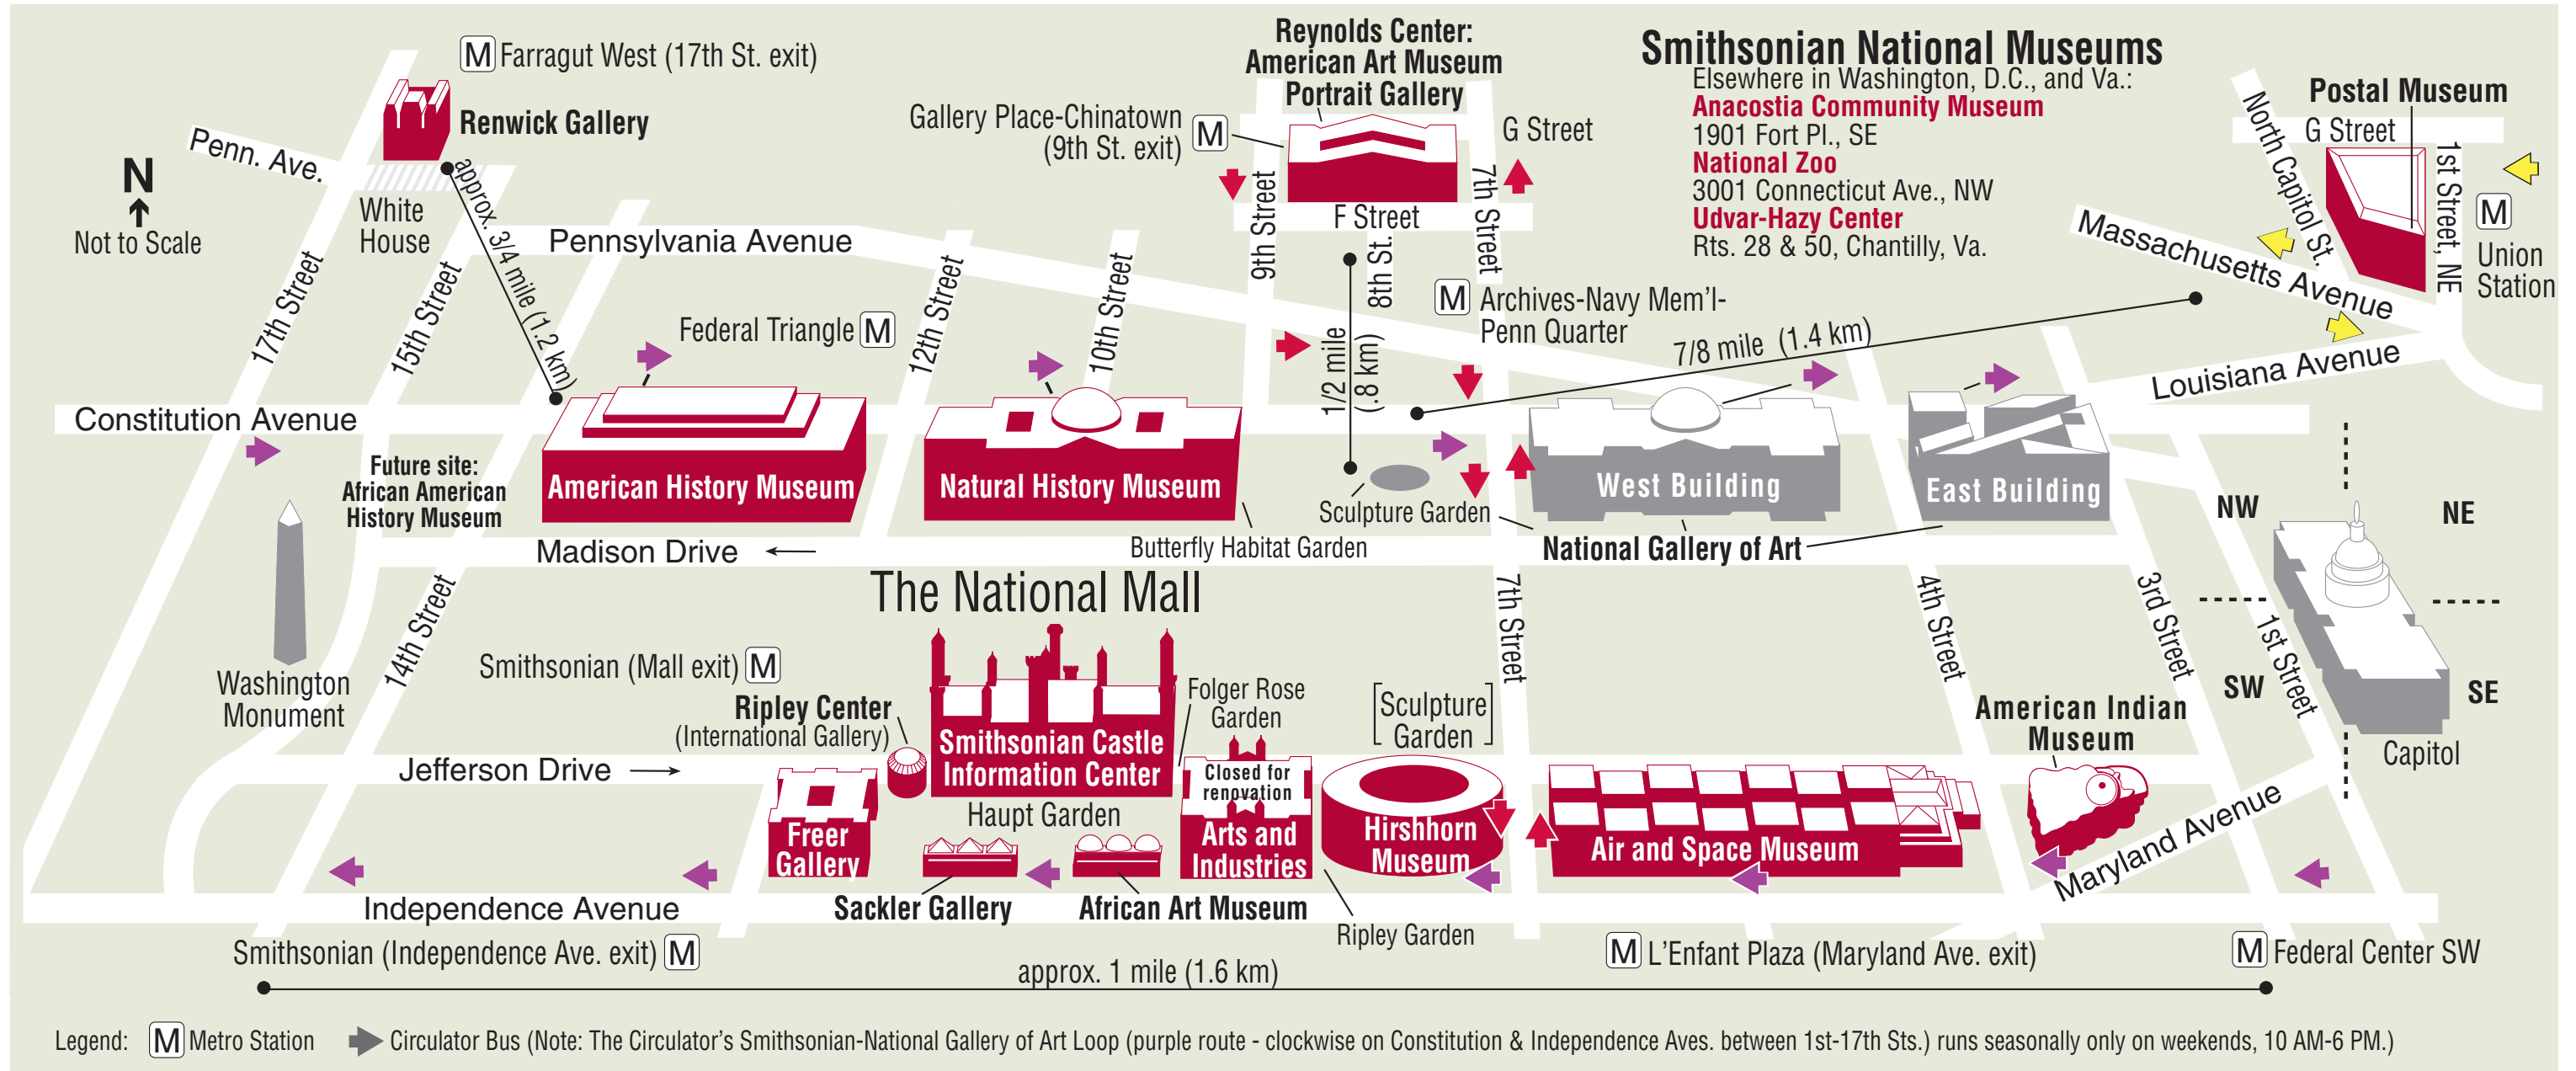

Smithsonian Institution

Produced by: Smithsonian Information Center (located in the Castle)
 1000 Jefferson Drive, SW, Washington, DC
 202-633-1000 (voice/tape); 202-633-5285 (TTY)
 Open daily 8:30 a.m.-5:30 p.m.; closed December 25