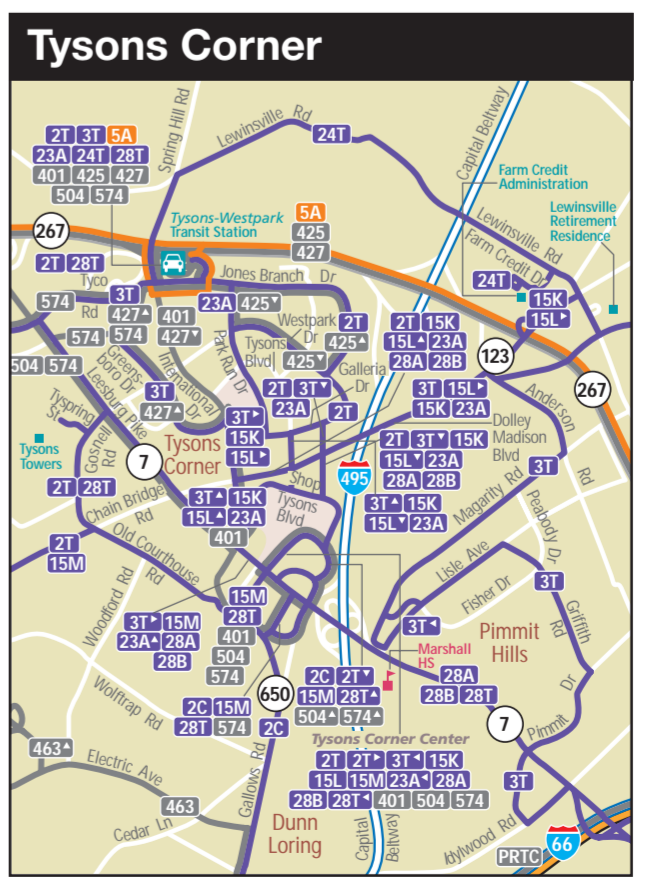

The convenient way to pay!
Use a SmarTrip® card to pay to ride Metrorail and Metrobus.
On Metrobus, save 10¢ when you pay your fare using a SmarTrip® card.
The SmarTrip® card is the only way to pay to park at most Metro parking lots.
A SmarTrip® card costs only $5 and you can store up to $300 in value on it.
Buy a SmarTrip® card at selected Metro stations, any Metro sales office or online at MetroOpensDoors.com.

¡La manera más conveniente de pagar!
SmarTrip® es la tarjeta recargable que puede usar para pagar el tren de y el estacionamiento en las estaciones de Metro, y algunos autobuses de Metro.
En Metrobus, ahorre 10¢ cuando pague su tarifa usando una tarjeta SmarTrip®.
Las tarjetas SmarTrip® cuestan sólo $5 y puede acumular hasta $300 en ellas.
Compre las tarjetas SmarTrip® en cualquier oficina de ventas de Metro o en la página de Internet de Metro en MetroOpensDoors.com.