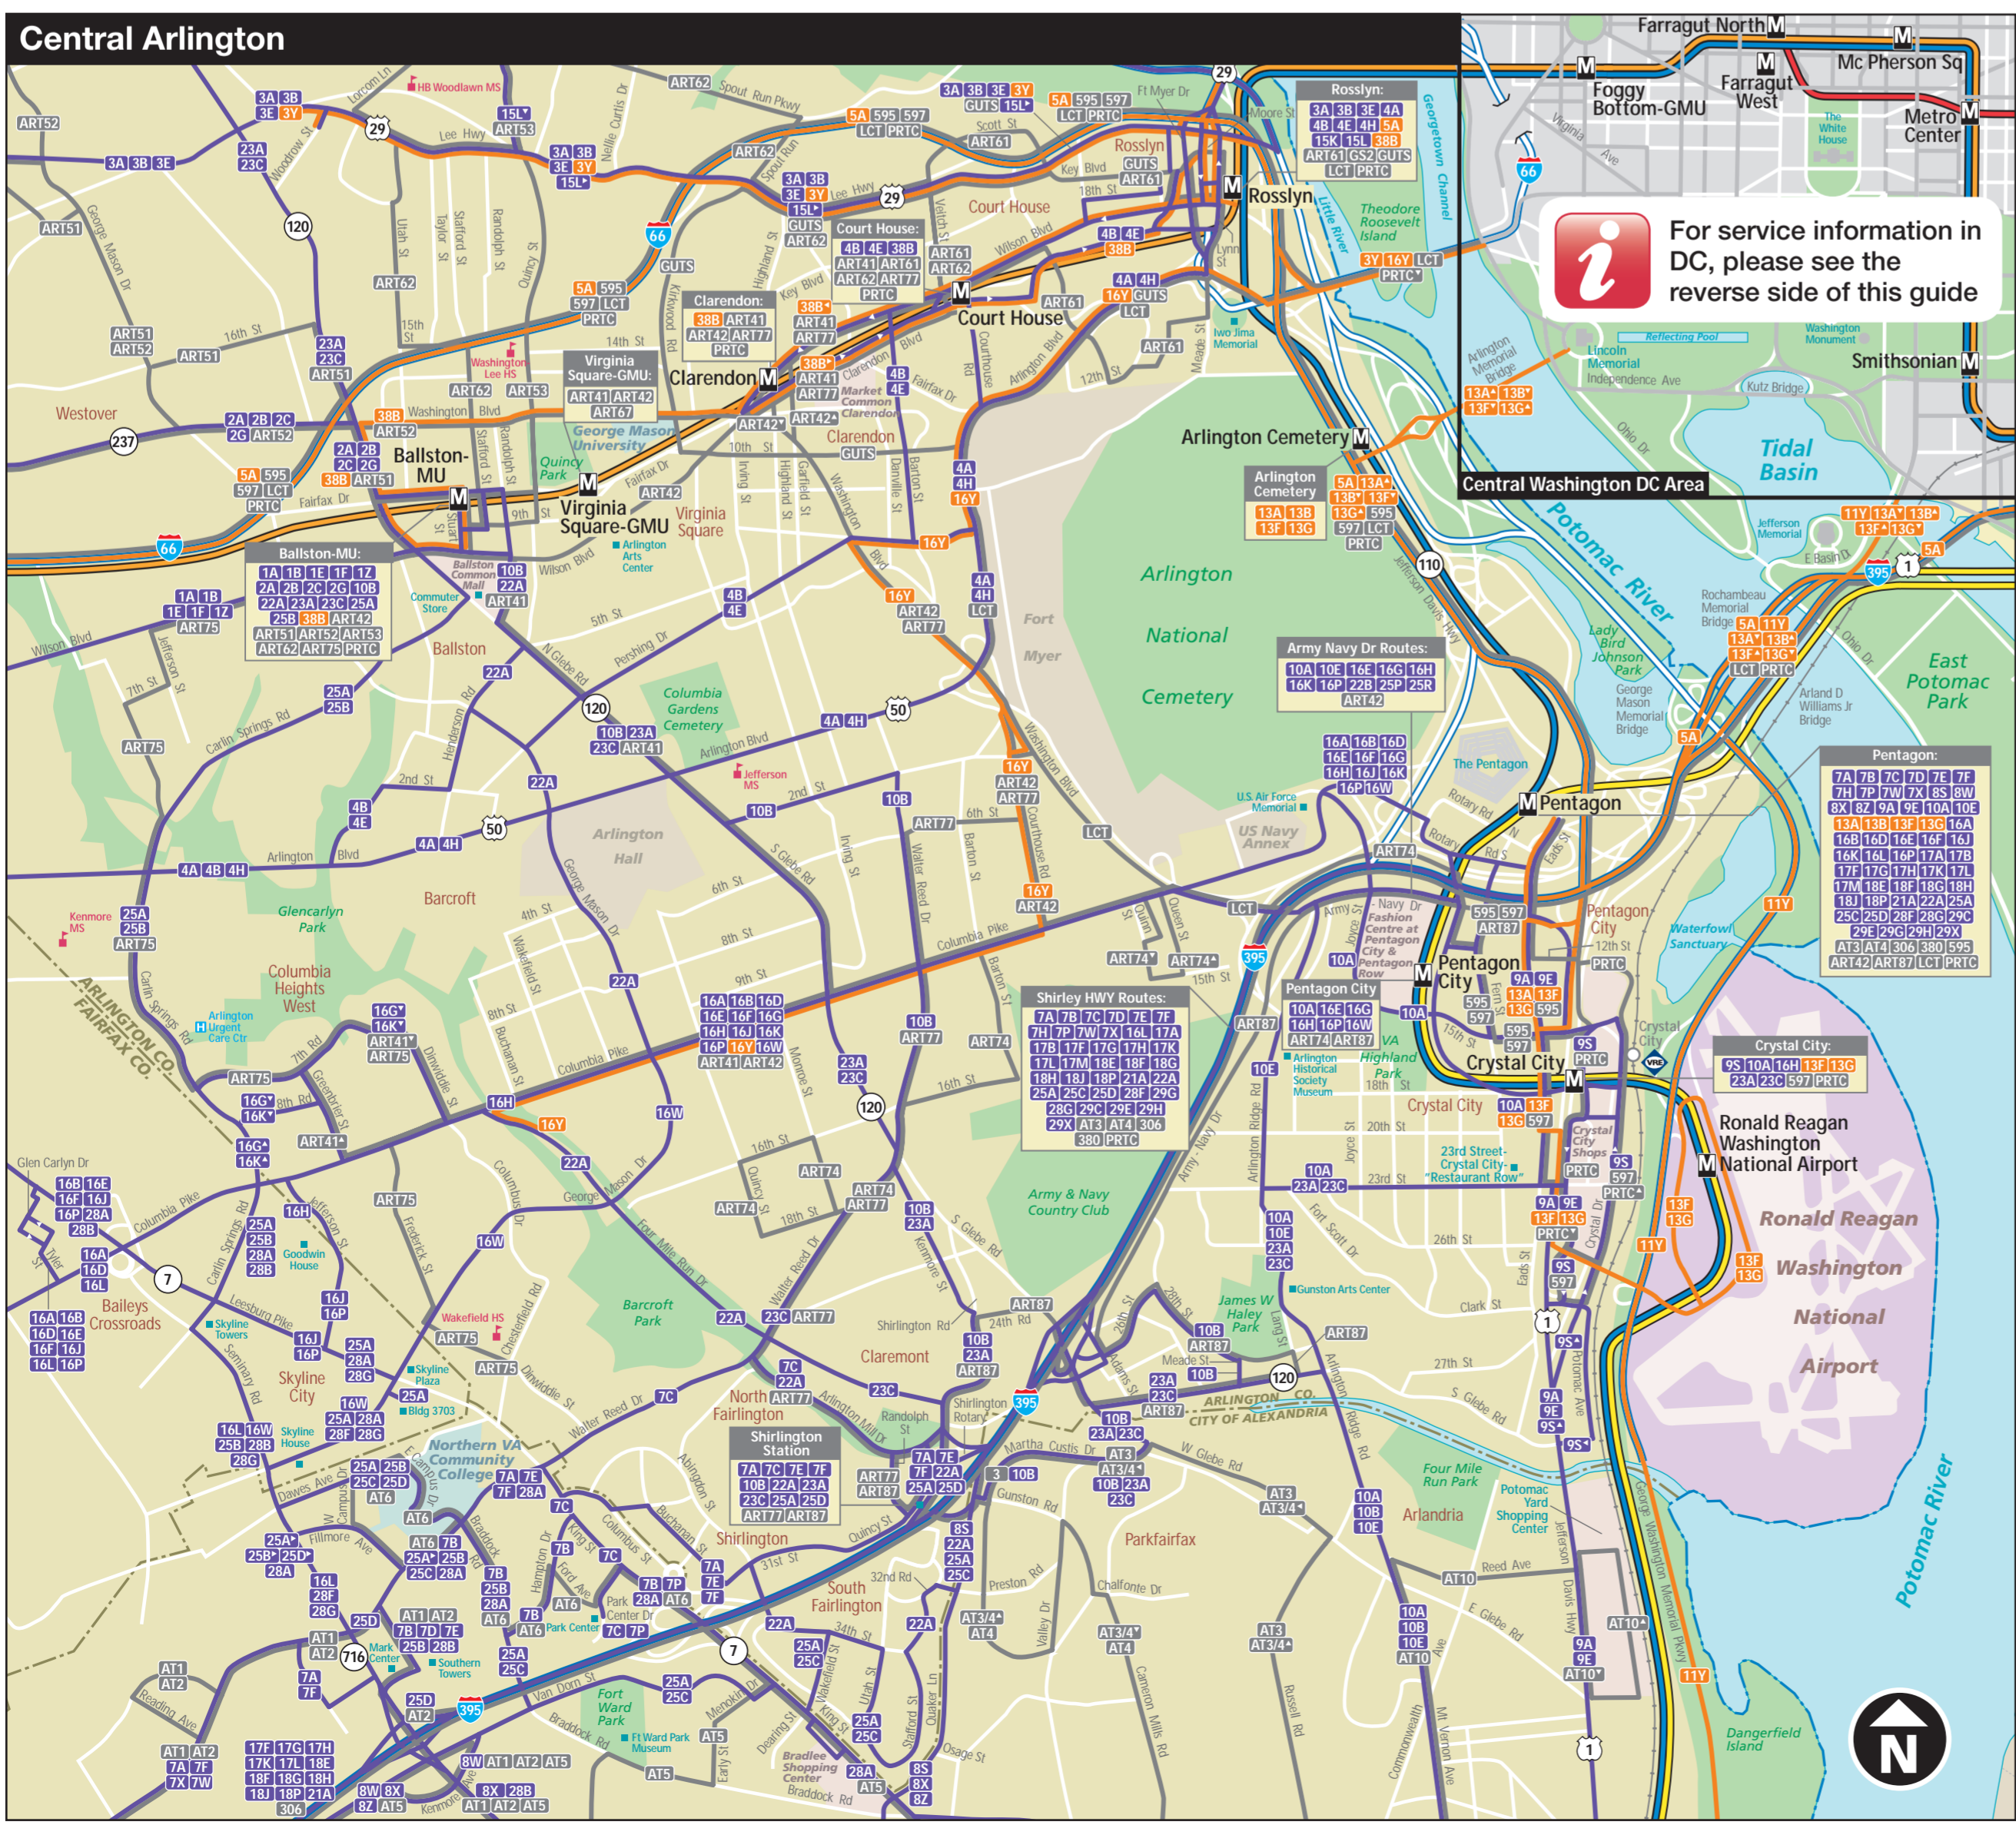

i For service information in DC, please see the reverse side of this guide

1. ### List of Other Operators
2. **ART** Arlington Transit
     ART1, ART2, ART5, ART5, ART6, ART6, ART7, ART7, ART8, ART9
   - **CUE** City of Fairfax
     CUEG, CUEO
   - **DASH** DASH, Alexandria Transit Company
     AT1, AT2, AT3, AT3-4, AT4, AT5, AT6, AT7, AT8, AT10
   - **FC** Fairfax Connector, Fairfax County
     101, 109, 151, 152, 161, 162, 171, 231, 232, 301, 304, 305, 306, 307, 310, 321, 322, 331, 402, 403, 425, 332, 380, 401, 427, 504, 505, 551, 552, 553, 554, 557, 574, 585, 595, 597, 605, 621, 622, 623, 922, 924, 926, 927, 929, 950, 951, 952, 980
   - **GS** Georgetown Metro Connection
     GS1, GS2
   - **GUS** Georgetown University Transportation Shuttle
   - **LCT** Loudoun County Transit
   - **PRIC** Potomac & Rappahannock Transportation Commission
   - **RIBS** Reston IntraCity Bus Service
     RB1, RB2, RB3, RB4
   - **WF** Washington Flyer
   - **WT** Wolf Trap Shuttle