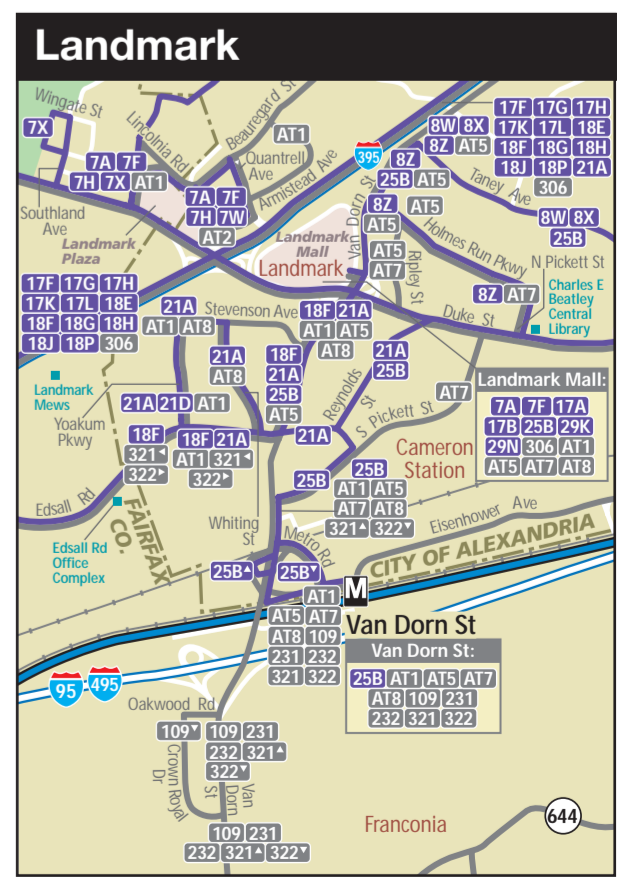

The convenient way to pay!
Use a SmarTrip® card to pay to ride Metrorail and Metrobus.
On Metrobus, save 10¢ when you pay your fare using a SmarTrip® card.
The SmarTrip® card is the only way to pay to park at most Metro parking lots.
A SmarTrip® card costs only $5 and you can store up to $300 in value on it.
Buy a SmarTrip® card at selected Metro stations, any Metro sales office or online at MetroOpensDoors.com.

¡La manera más conveniente de pagar!
SmarTrip® es la tarjeta recargable que puede usar para pagar el tren de y el estacionamiento en las estaciones de Metro, y algunos autobuses de Metro.
En Metrobus, ahorre 10¢ cuando pague su tarifa usando una tarjeta SmarTrip®.
Las tarjetas SmarTrip® cuestan sólo $5 y puede acumular hasta $300 en ellas.
Compre las tarjetas SmarTrip® en cualquier oficina de ventas de Metro o en la página de Internet de Metro en MetroOpensDoors.com.