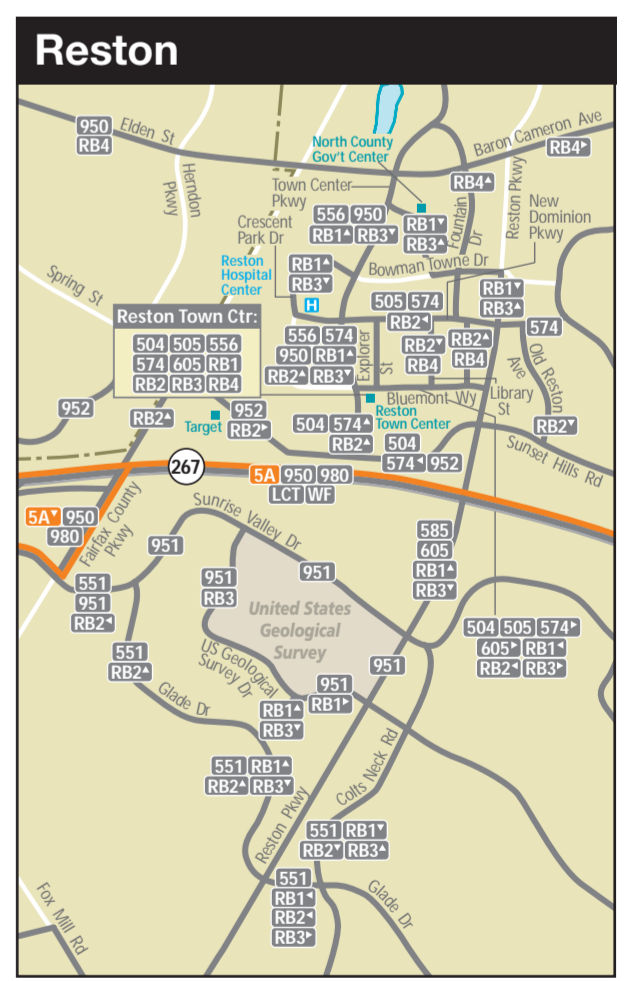

The convenient way to pay!
Use a SmarTrip® card to pay to ride Metrorail and Metrobus.
On Metrobus, save 10¢ when you pay your fare using a SmarTrip® card.
The SmarTrip® card is the only way to pay to park at most Metro parking lots.
A SmarTrip® card costs only $5 and you can store up to $300 in value on it.
Buy a SmarTrip® card at selected Metro stations, any Metro sales office or online at MetroOpensDoors.com.

¡La manera más conveniente de pagar!
SmarTrip® es la tarjeta recargable que puede usar para pagar el tren de y el estacionamiento en las estaciones de Metro, y algunos autobuses de Metro.
En Metrobus, ahorre 10¢ cuando pague su tarifa usando una tarjeta SmarTrip®.
Las tarjetas SmarTrip® cuestan sólo $5 y puede acumular hasta $300 en ellas.
Compre las tarjetas SmarTrip® en cualquier oficina de ventas de Metro o en la página de Internet de Metro en MetroOpensDoors.com.